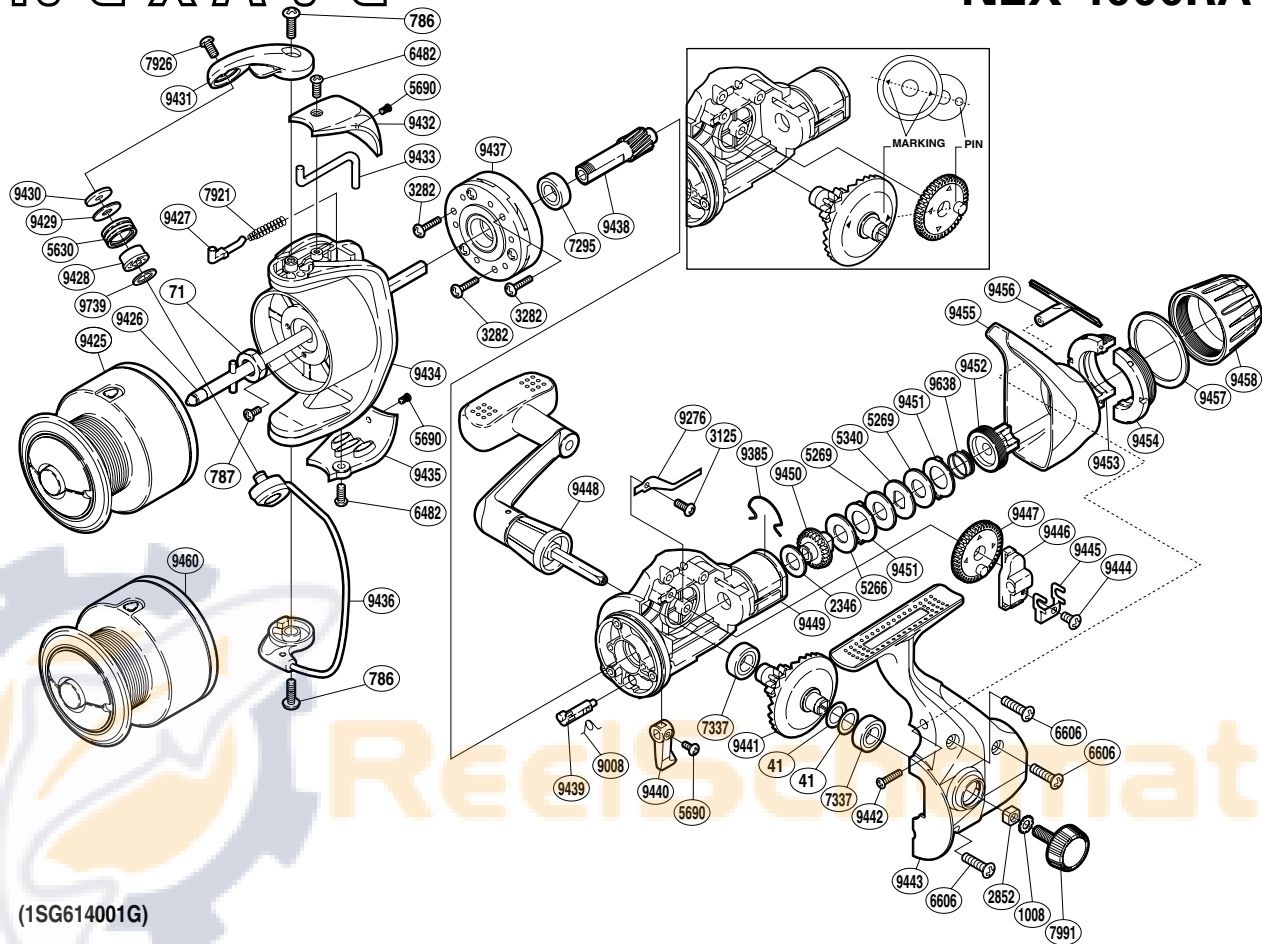

SHIMANO®

NEXAVE

NEX-4000RA

(1SG614001G)

Part No.	Description	Part No.	Description	Part No.	Description
RD 0041	Washer	RD 9008	Anti-Reverse Cam Spring	RD 9443	Side Cover
RD 0071	Rotor Nut	RD 9276	Drag Click	RD 9444	Slider Retainer Screw
RD 0786	Screw	RD 9385	Hold Click Spring	RD 9445	Oscillating Slider Retainer
RD 0787	Screw	RD 9425	Spool Assembly	RD 9446	Oscillating Slider
RD 1008	Handle Lock Washer	RD 9426	Main Shaft	RD 9447	Oscillating Gear
RD 2346	Drag Washer C (cloth)	RD 9427	Bail Spring Guide	RD 9448	Handle Assembly
RD 2852	Handle Screw Lock	RD 9428	Line Roller Bushing	RD 9449	Body
RD 3125	Screw	RD 9429	Line Roller Spacer	RD 9450	Drag Shaft
RD 3282	Screw	RD 9430	Line Roller Washer	RD 9451	Eared Washer
RD 5266	Drag Washer H (cloth)	RD 9431	Bail Arm	RD 9452	Pressure Screw
RD 5269	Drag Washer H (blue)	RD 9432	Bail Spring Cover	RD 9453	Drag Programmer B1
RD 5340	Key Washer A	RD 9433	Bail Trip Lever	RD 9454	Drag Programmer B2
RD 5630	Line Roller	RD 9434	Rotor	RD 9455	Rear Protector B
RD 5690	Screw	RD 9435	Bail Hold Support Guard	RD 9456	Rear Protector A
RD 6482	Screw	RD 9436	Bail Assembly	RD 9457	Drag Programmer B Ring
RD 6606	Screw	RD 9437	Roller Clutch Assembly	RD 9458	Drag Programmer A
RD 7295	Ball Bearing	RD 9438	Pinion Gear	RD 9638	Drag Coil Spring
RD 7337	Ball Bearing	RD 9439	Anti-Reverse Cam	RD 9739	Bearing Spacer
RD 7921	Bail Spring	RD 9440	Anti-Reverse Lever		
RD 7926	Screw	RD 9441	Drive Gear		
RD 7991	Handle Screw Cap	RD 9442	Screw	RD 9460	Spare Spool Assembly